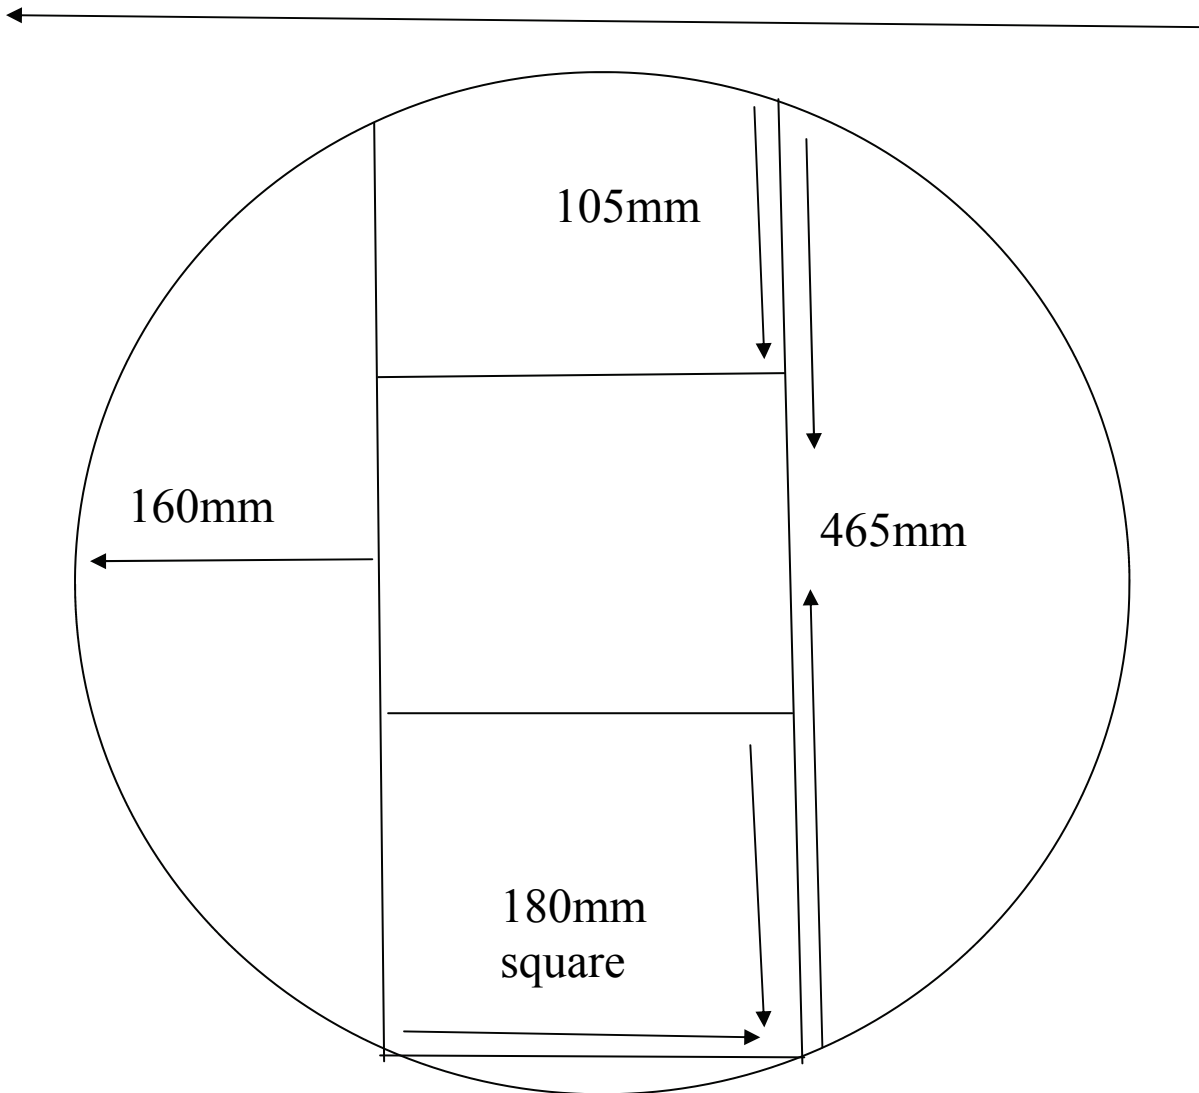

Diameter of circle 500mm

Circle is 500mm diameter. Divided into three sections, the semi circles are 465mm along longest edge with a diameter of 160 mm at widest. Two of the blocks in middle are 180mm square, with the smaller block at the top 110mm at side and 180mm wide. Depth of 40mm.